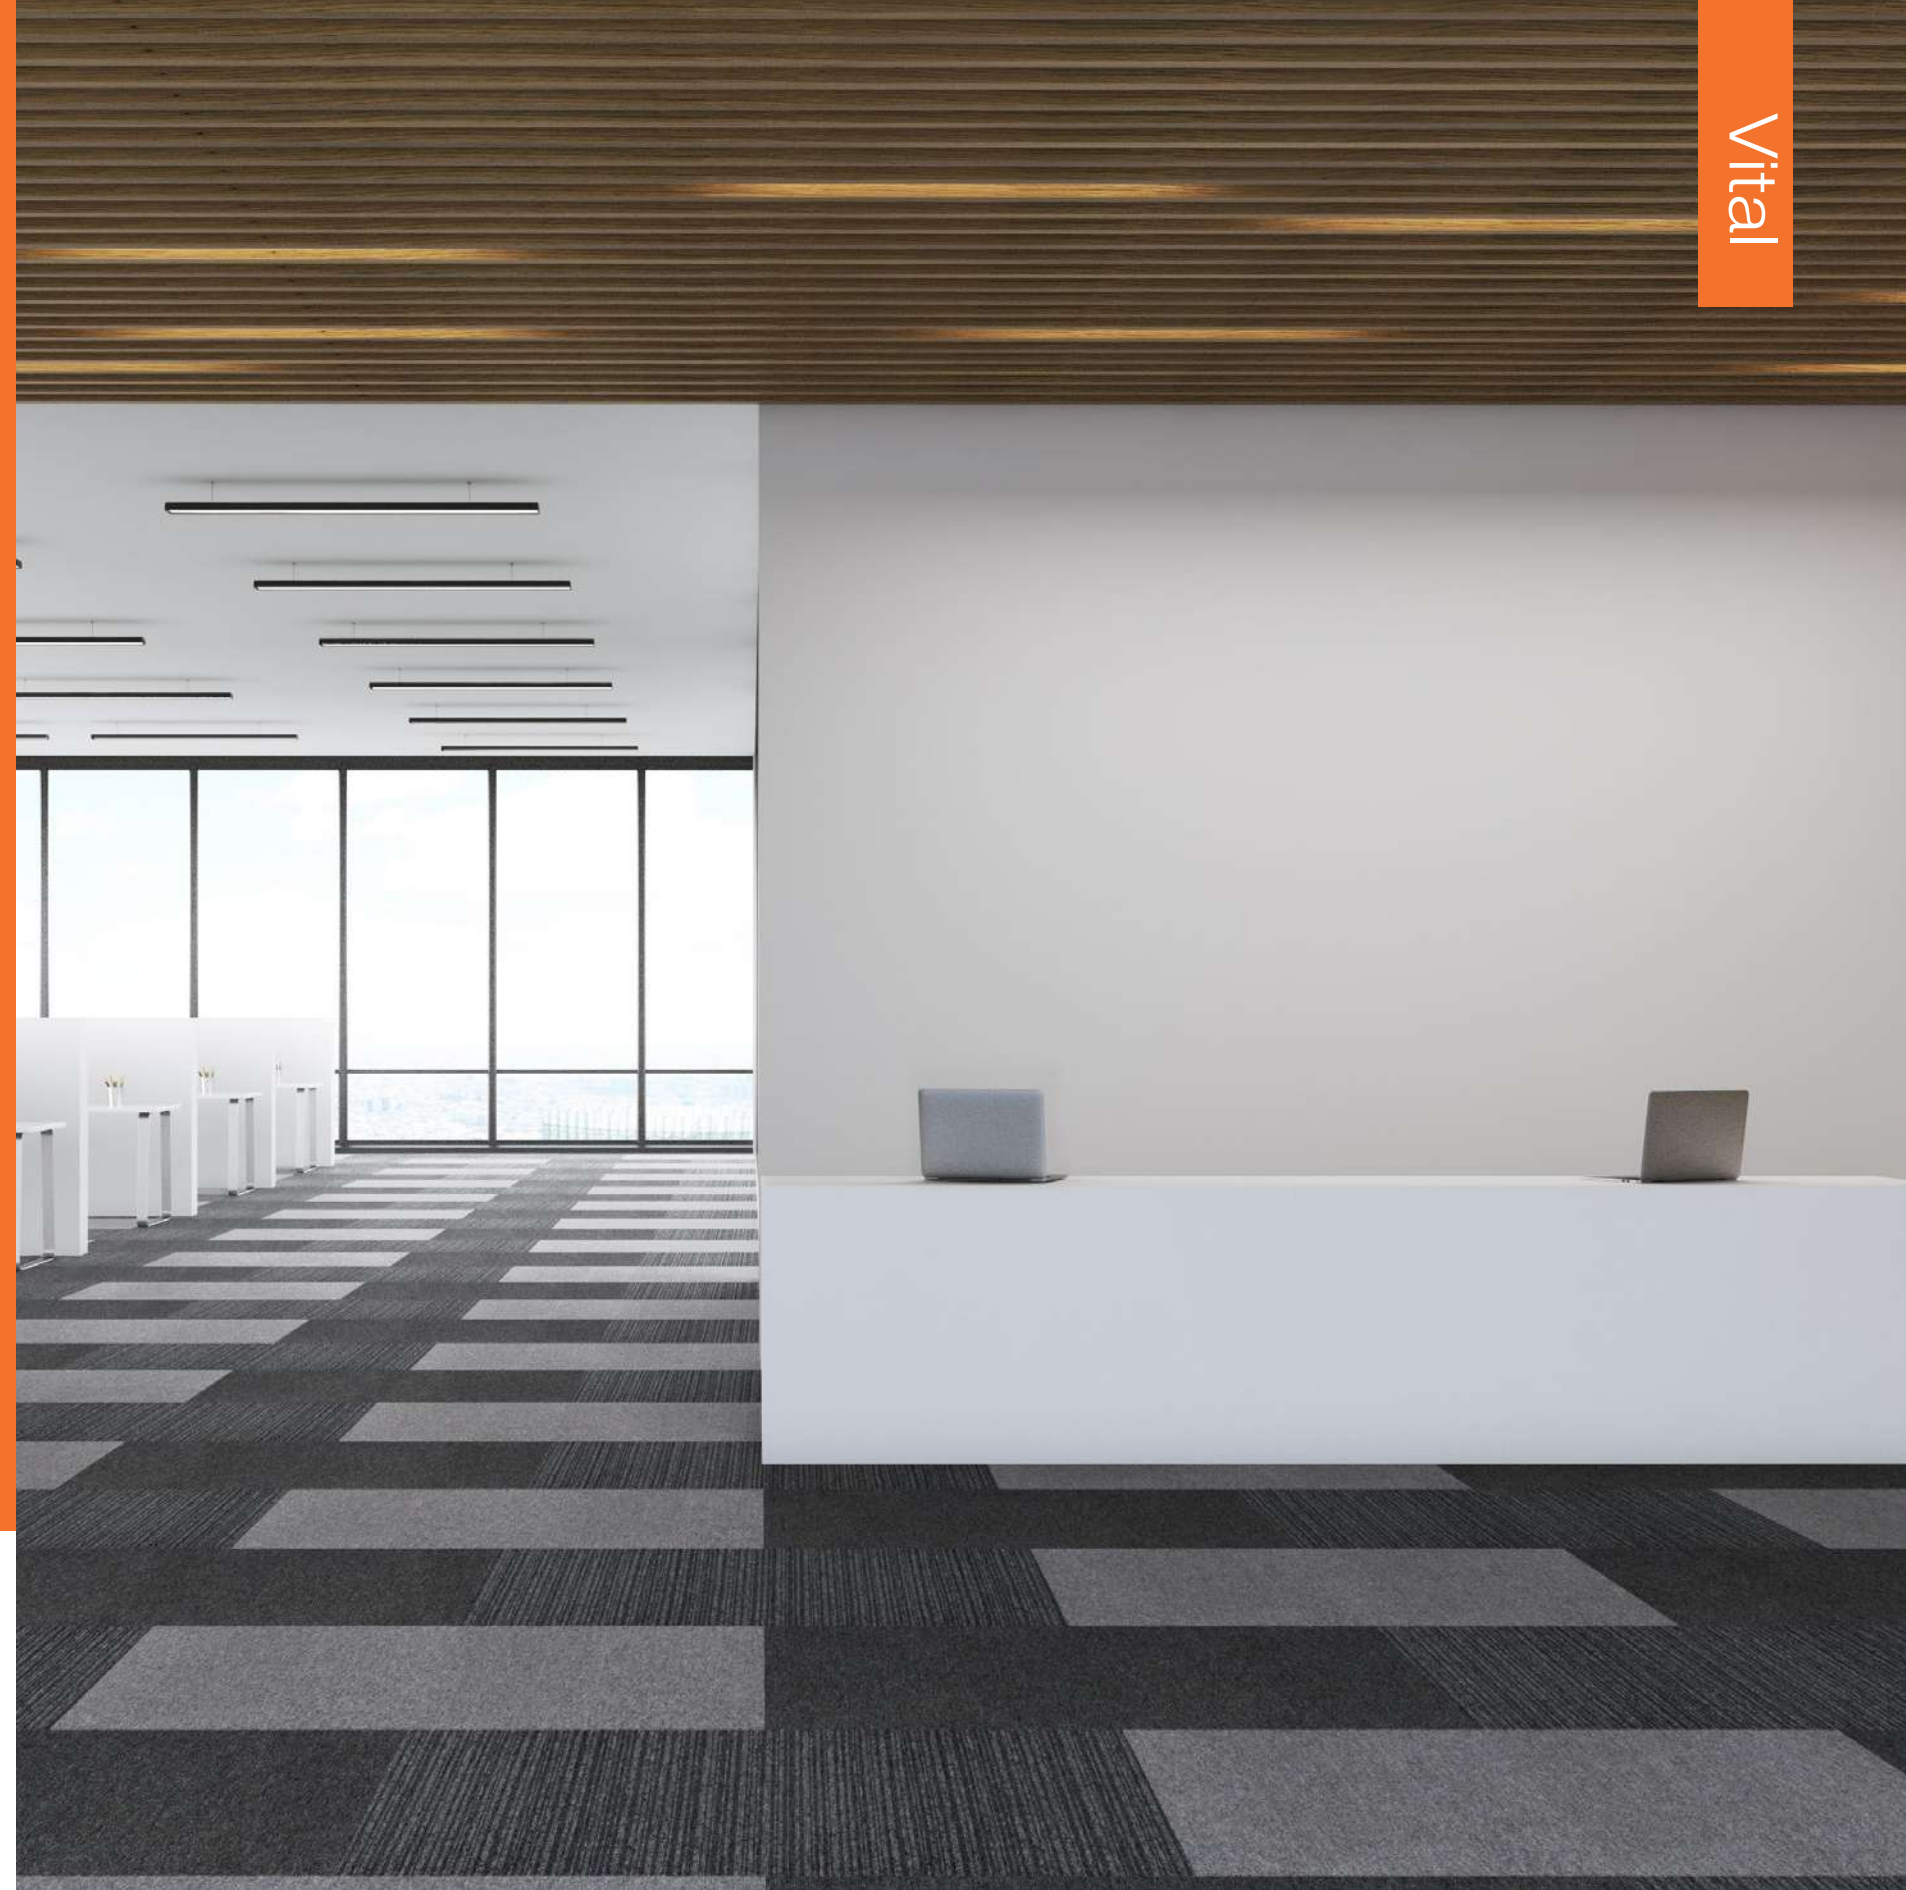

BROADLOOM DESIGN

TESSELLATED DESIGN

LOWEST CARBON EMISSIONS  
TILE FACTORY IN THE EU

paragon3R  
RECOVER - RECYCLE - REUSE

MADE IN BRITAIN

AVAILABLE FROM STOCK

Vital

Style	1/10th gauge
Yarn Construction	100% Solution dyed nylon
Pile Yarn Weight	450gsm
Pile Height	3mm
Total Weight	4030 gsm
Total Thickness	5.5mm
Backing	100% Envirobase - minimum of 75% recycled material
Additional Backing	100% Komfort Bac available on request
Dimensions	500mm x 500mm
Wear Classification	Heavy Contract Class 33
Luxury Class	LC1
Anti-static	Suitable for use with computers. Less than 2Kv
Flammability	Bfl-s1 (BS EN 13501-1)
Castor chair	Suitable for intensive use
Warranty	10 years